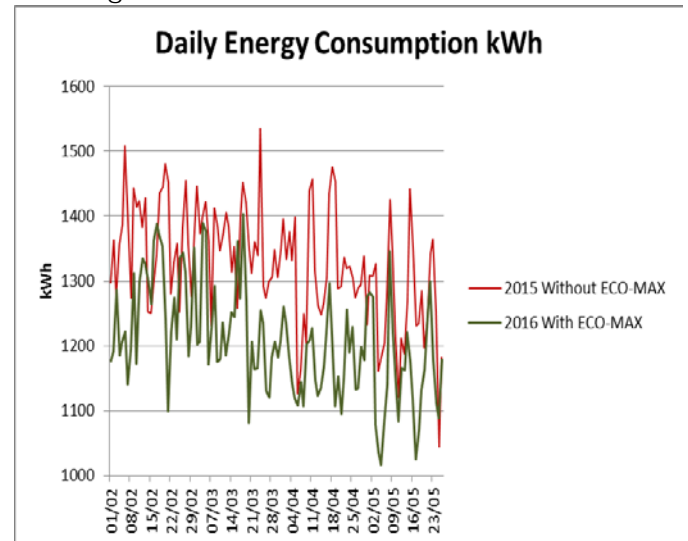

This approach reduced the cost of the equipment, gave a higher return on investment, and resulted in a payback of under two years.

“We had an ECO-MAX optimiser fitted to reduce our energy costs, and it’s done just that! It was initially looking like we’d be saving nearly £6,000 a year, but GWE also highlighted we were being overcharged, which prompted us to renegotiate a reduction in our energy tariffs so we are now saving even more!

To minimise any disruption to our guests, GWE arranged to have the optimiser installed overnight. They provided a hassle free service and I have no hesitation in recommending GWE’s products and services”

- Jonathan Ballington, Hotel Manager

10% average energy savings achieved by ECO-MAX, saving £5,683 per year, with a payback under 2 years

The graph below shows the hotels daily energy consumption for 1st Feb – 23rd May, 2015 and 2016.

The consumption with ECO-MAX installed is clearly lower than without ECO-MAX in 2015. This is despite degree day data for the area showing it was considerably colder in 2016.

Comparing the two periods, the hotels energy consumption reduced by 13,970 kWhrs equating to a saving of £1,790!